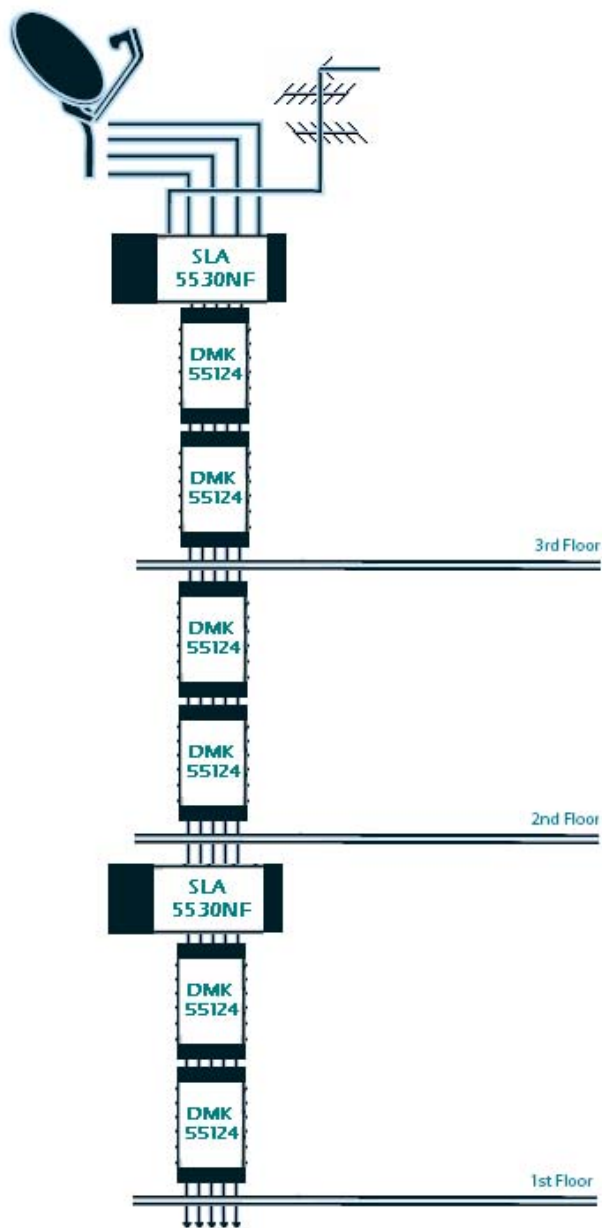

# SATELLITE USA DESIGN EXAMPLES

## PLAN FOR 72 RECEIVERS

### List of Parts

- |                                      |
|--------------------------------------|
| ( 2 ) SLA5530NF - Launch Amplifier   |
| ( 6 ) DMK55124F - 12 Way Multiswitch |